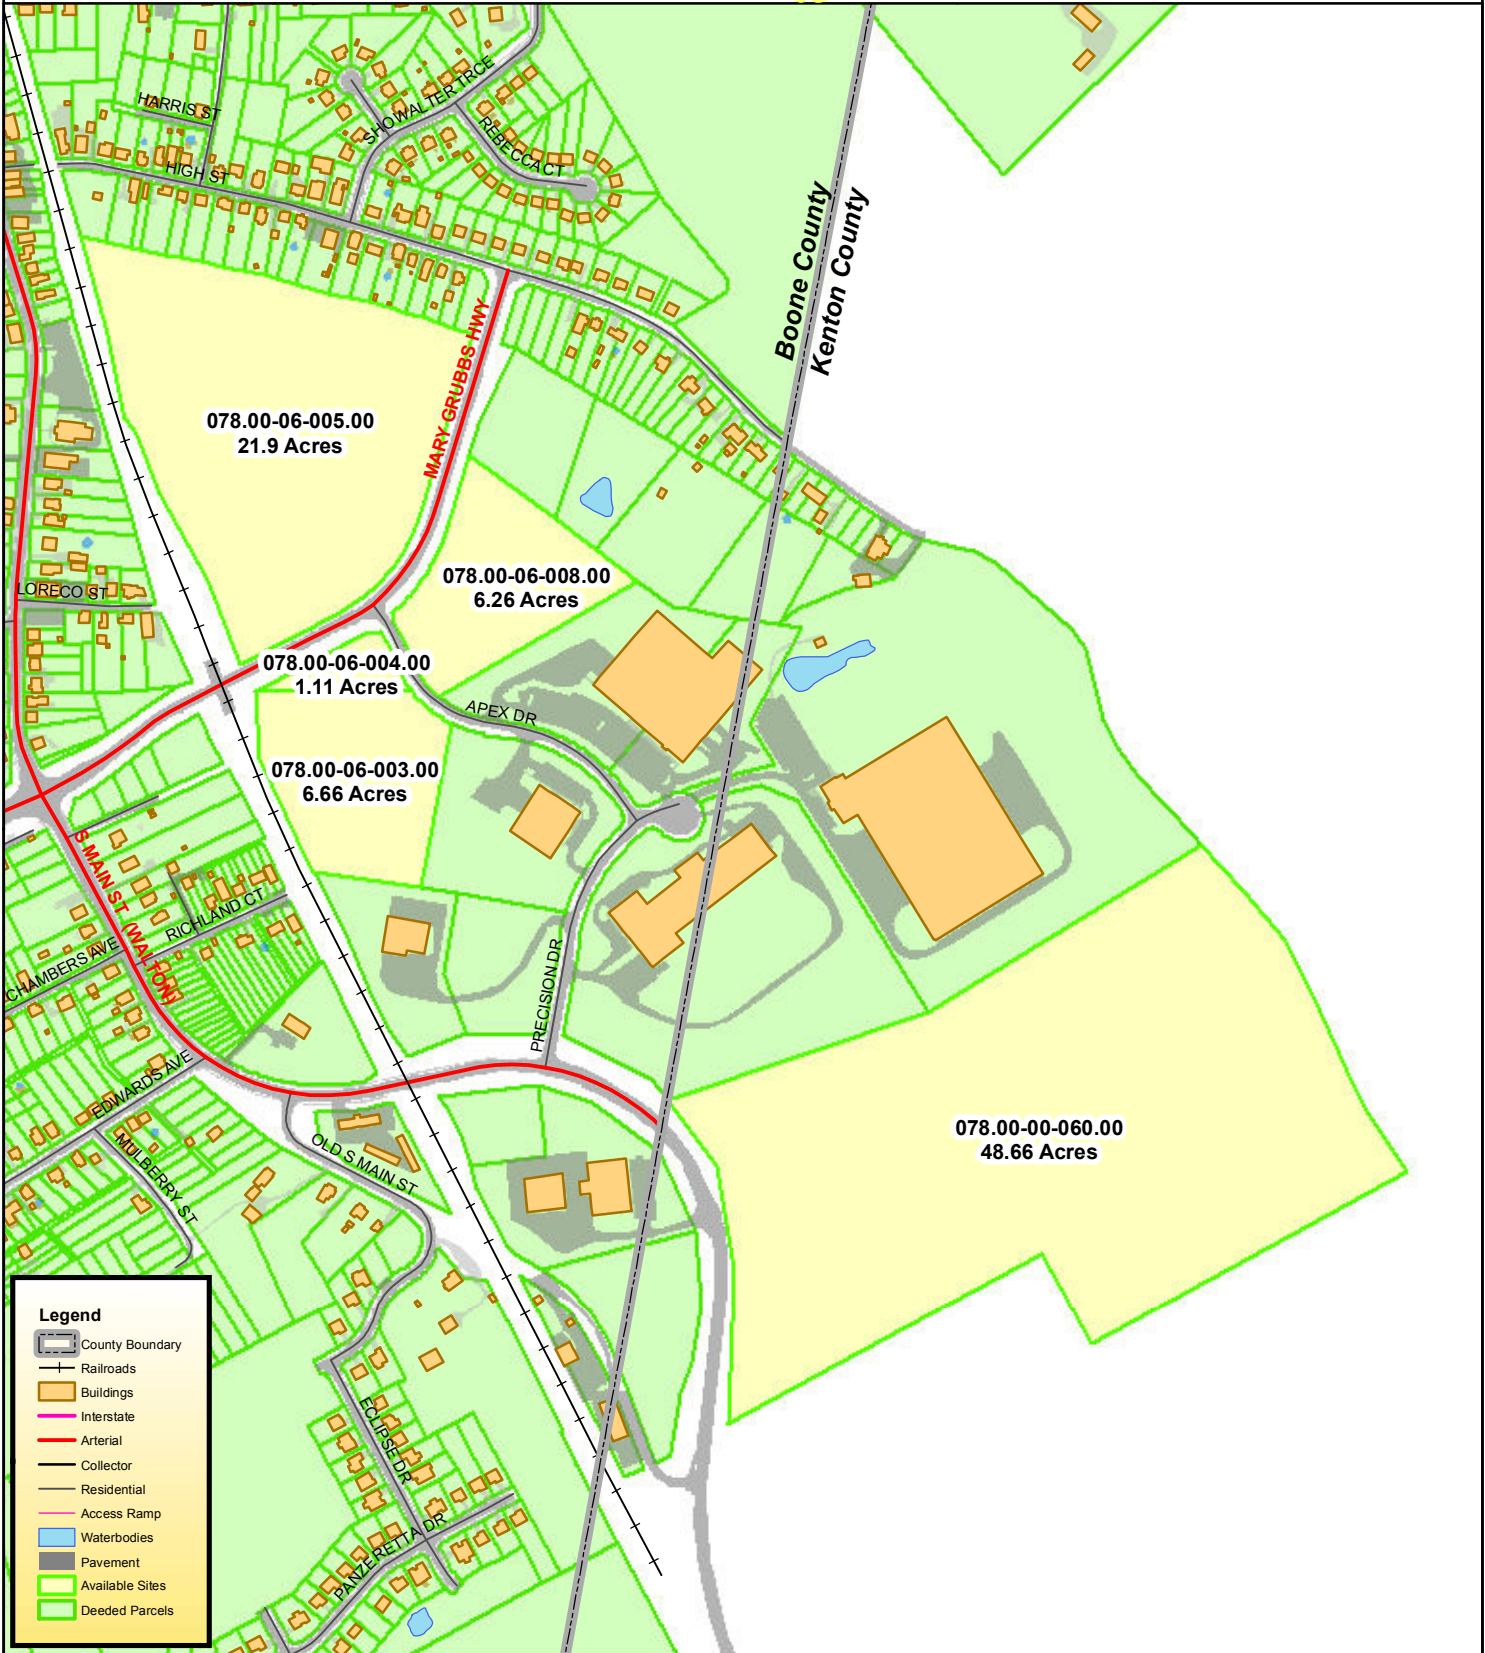

Walton Industrial Park Available Sites

www.boonecountygis.com

Copyright 2011 Boone County GIS. Reproduction by any means without the express permission of the Boone County Planning Commission is prohibited.